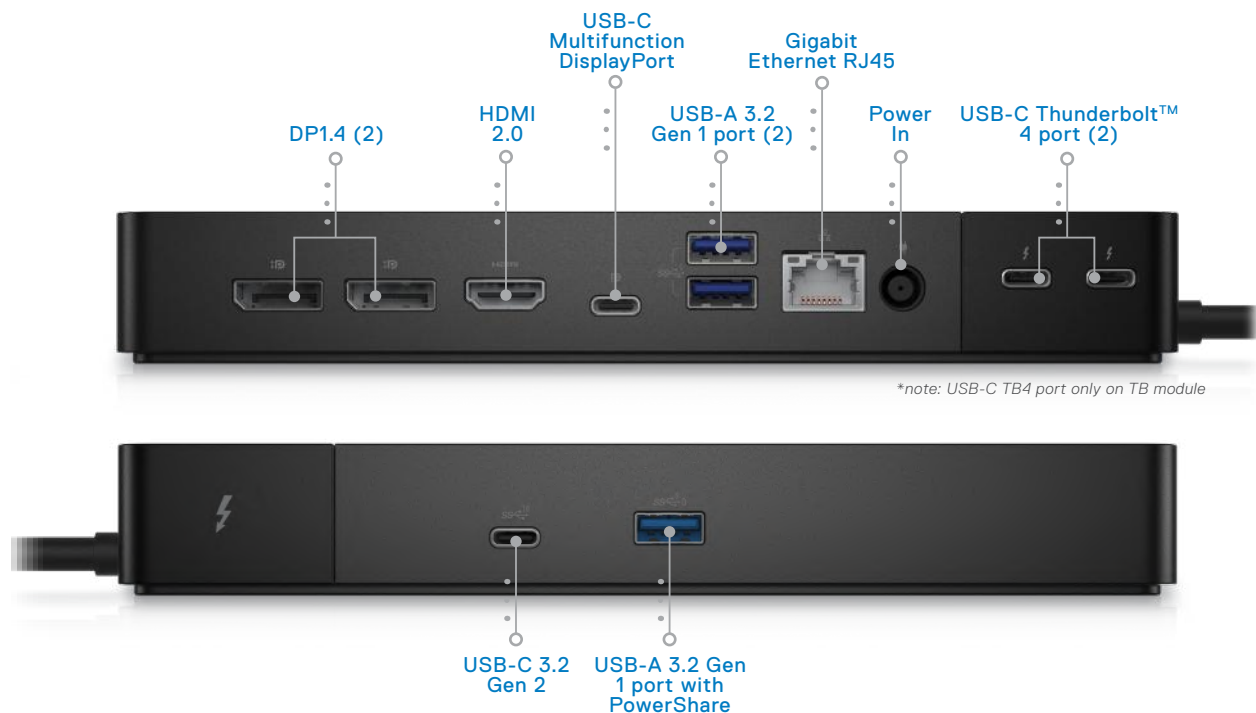

DELL THUNDERBOLT™
DOCK

WD22TB4

Boost your PC's power on
the world's first modular
Thunderbolt™ 4 dock¹ with
a future-ready design.

WD22TB4

Enhanced Productivity

Dell ExpressCharge allows you to charge up to 80% in one hour², making it the most efficient way to manage the workday. Increase your power delivery and charge faster with a dock that delivers up to 130W of power².

...

One dock base supports **three use cases**, single Thunderbolt™ cable, single USB-C cable and dual USB-C cable, with **swappable modules** for compatibility across all commercial laptops.

...

Maximize and **expand your productivity** with a single cable for connecting to more displays and peripherals than before.

...

Mount your dock behind your monitor or under your desk with the optional, **secure VESA Mount**, that offers the complete flexibility with the built-in 0.8-meter cable.

...

Wide compatibility across Dell commercial laptops and latest accessories along with notebooks from other manufacturers³.

4 Thunderbolt™ 4 Dock with the highest number of ports for connecting displays and Thunderbolt™ peripherals. Based on Dell analysis, Nov 2021

5 Dell USB-C and Thunderbolt™ Docks support notebooks that have implemented USB-C or Thunderbolt™ industry specifications.